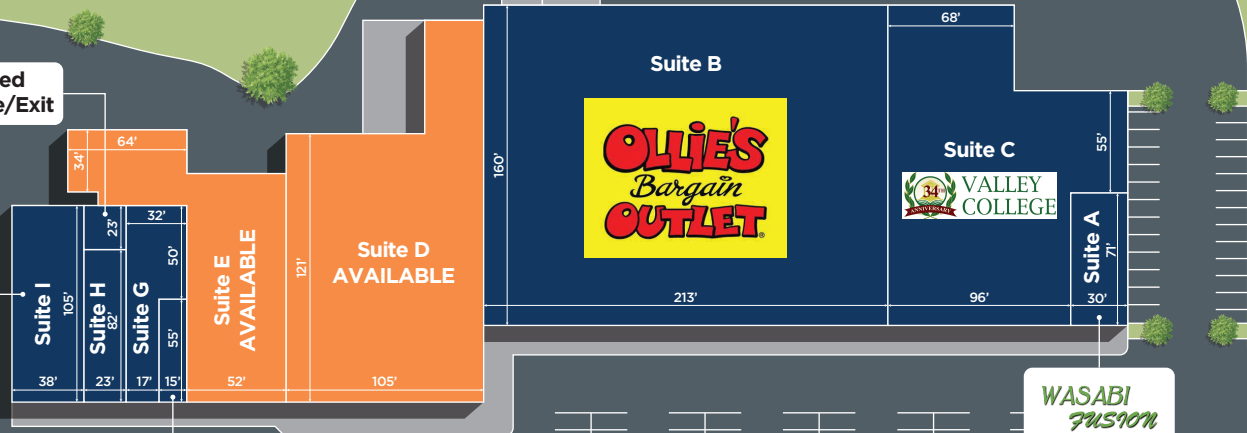

BECKLEY SHOPPING CENTER BECKLEY, WEST VIRGINIA

SUITE	TENANT	SF
A	Wasabi	2,163
B	Ollies Bargain Outlet	36,610
C	Valley College	16,655
D	AVAILABLE	15,975
E	AVAILABLE	7,851
F	Mr Fix It	825
G	Plaza Dry Cleaners	1,800
H	Get Faded and Dye	1,360
I	Mattress By Appointment	3,885

SITE LEGEND	
■	Available
■	Occupied
■	Leased (Not Occupied)
■	Not A Part
	Site Boundary

MATTRESS
BY APPOINTMENT

Shared
Storage/Exit

RHONDA'S
HOME MEDICAL

WASABI
FUSION
ASIAN FOOD

04/05/2024

Schottenstein
PROPERTY GROUP