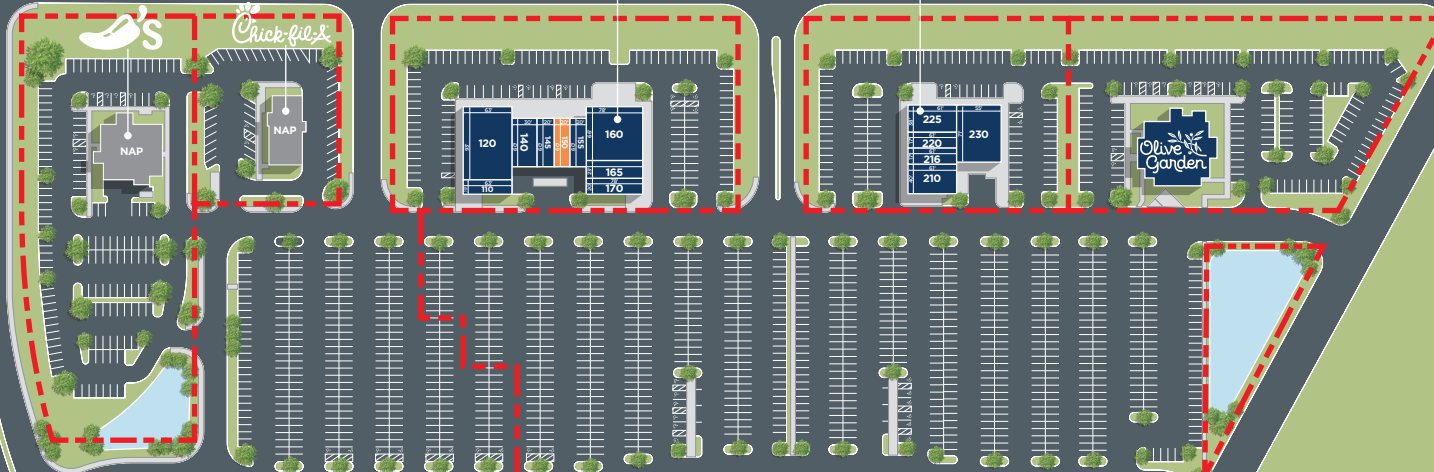

**CORAL WALK**  
CAPE CORAL, FLORIDA

Panera  
BREAD®

KAY  
JEWELERS

NE PINE ISLAND RD

PONDELLA RD

DEL PINE DR

SUITE	TENANT NAME	SQFT
110	Wade Jurney Homes	1,278
120	Mattress Firm	5,312
140	Menchie's Frozen Yogurt	1,415
145	Zoom Tan	1,420
150	AVAILABLE	1,420
155	Sushi Cafe	1,415
160	Panera Bread	4,533
165	Profiles	1,672
170	Sports Clips Haircuts	1,403
210	Five Guys	2,400
215	Cape Coral Olive Oil Company	933
220	Great Clips	931
225	Kay Jewelers	1,710
230	AT and T Mobility	4,130
400	Direct Flooring	7,068
700	Good Deals Appliances	4,960
1800	Sprouts Farmers Market	20,450
1810	Burlington	40,178
	Olive Garden	7,441

SITE LEGEND	
<span style="color: orange;">■</span>	Available
<span style="color: blue;">■</span>	Leased (Not Occupied)
<span style="color: grey;">■</span>	Not A Part
<span style="border: 1px dashed red; display: inline-block; width: 10px; height: 10px;"></span>	Site Boundary
<span style="color: blue;">■</span>	Occupied