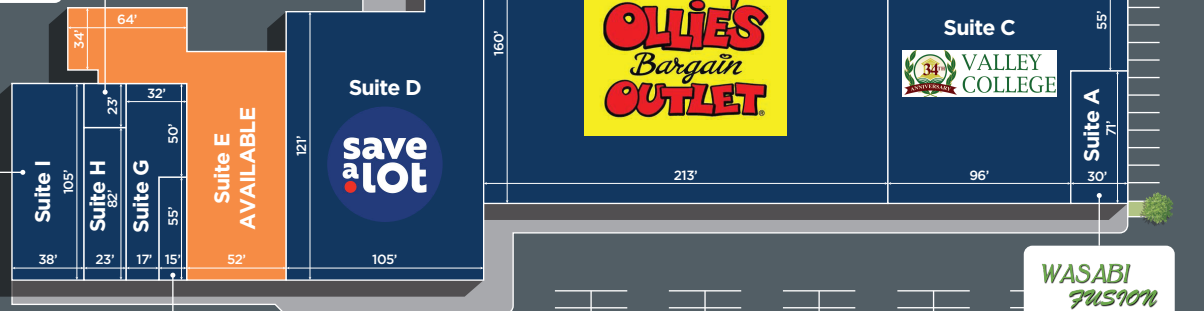

# BECKLEY SHOPPING CENTER

BECKLEY, WEST VIRGINIA

SUITE	TENANT	SF
A	Wasabi	2,163
B	Ollies Bargain Outlet	36,610
C	Valley College	16,655
D	Save A Lot	15,975
E	AVAILABLE	7,851
F	Mr Fix It	825
G	Plaza Dry Cleaners	1,800
H	Get Faded and Dye	1,360
I	Mattress By Appointment	3,885

SITE LEGEND	
<span style="color: orange;">■</span>	Available
<span style="color: blue;">■</span>	Occupied
<span style="color: lightblue;">■</span>	Leased (Not Occupied)
<span style="color: grey;">■</span>	Not A Part
<span style="border: 1px solid red; display: inline-block; width: 10px; height: 10px;"></span>	Site Boundary

**MATTRESS**  
BY APPOINTMENT

Shared  
Storage/Exit

RHONDA'S  
HOME MEDICAL

WASABI  
FUSION  
ASIAN FOOD

ROBERT C BYRD DR

N KANAWHA ST

BECKLEY RAIL TRAIL